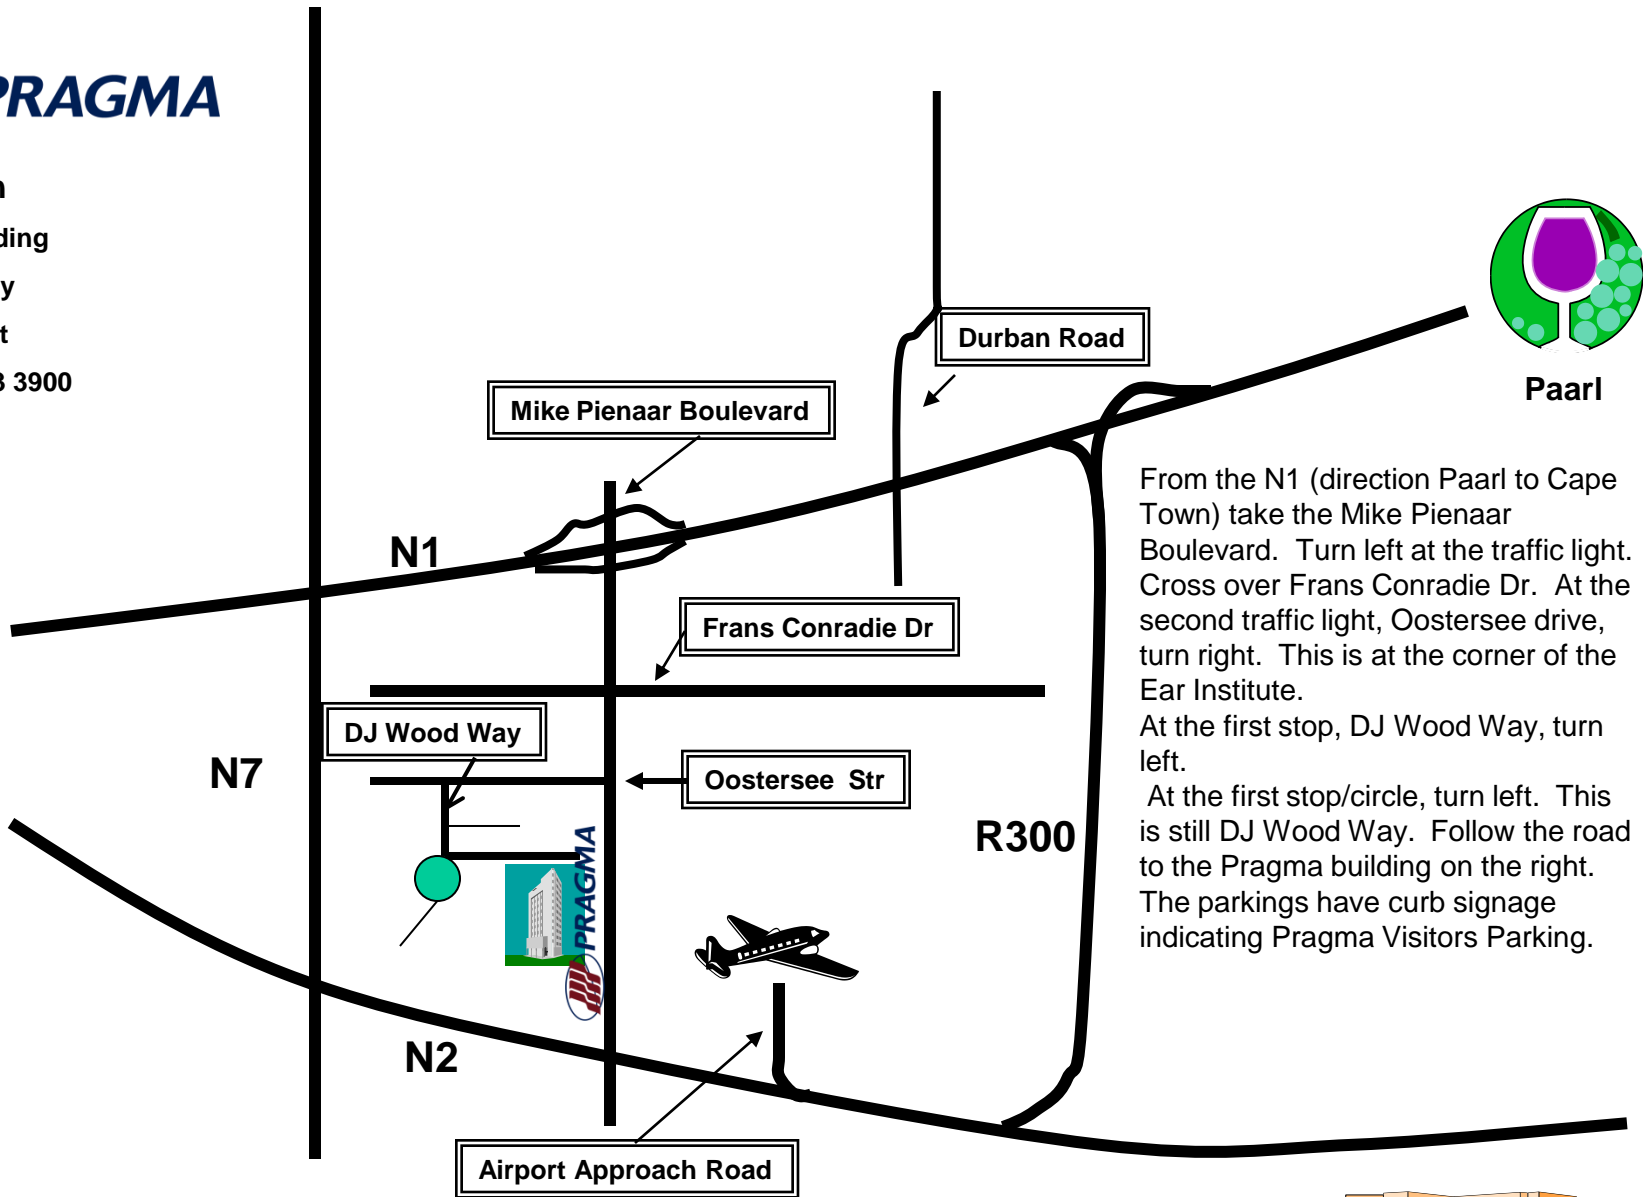

Cape Town

Pragma Building

DJ Wood Way

Bellville West

Tel: (021) 943 3900

Cape Town

Paarl

From the N1 (direction Paarl to Cape Town) take the Mike Pienaar Boulevard. Turn left at the traffic light. Cross over Frans Conradie Dr. At the second traffic light, Oostersee drive, turn right. This is at the corner of the Ear Institute.

At the first stop, DJ Wood Way, turn left.

At the first stop/circle, turn left. This is still DJ Wood Way. Follow the road to the Pragma building on the right. The parkings have curb signage indicating Pragma Visitors Parking.

Strand