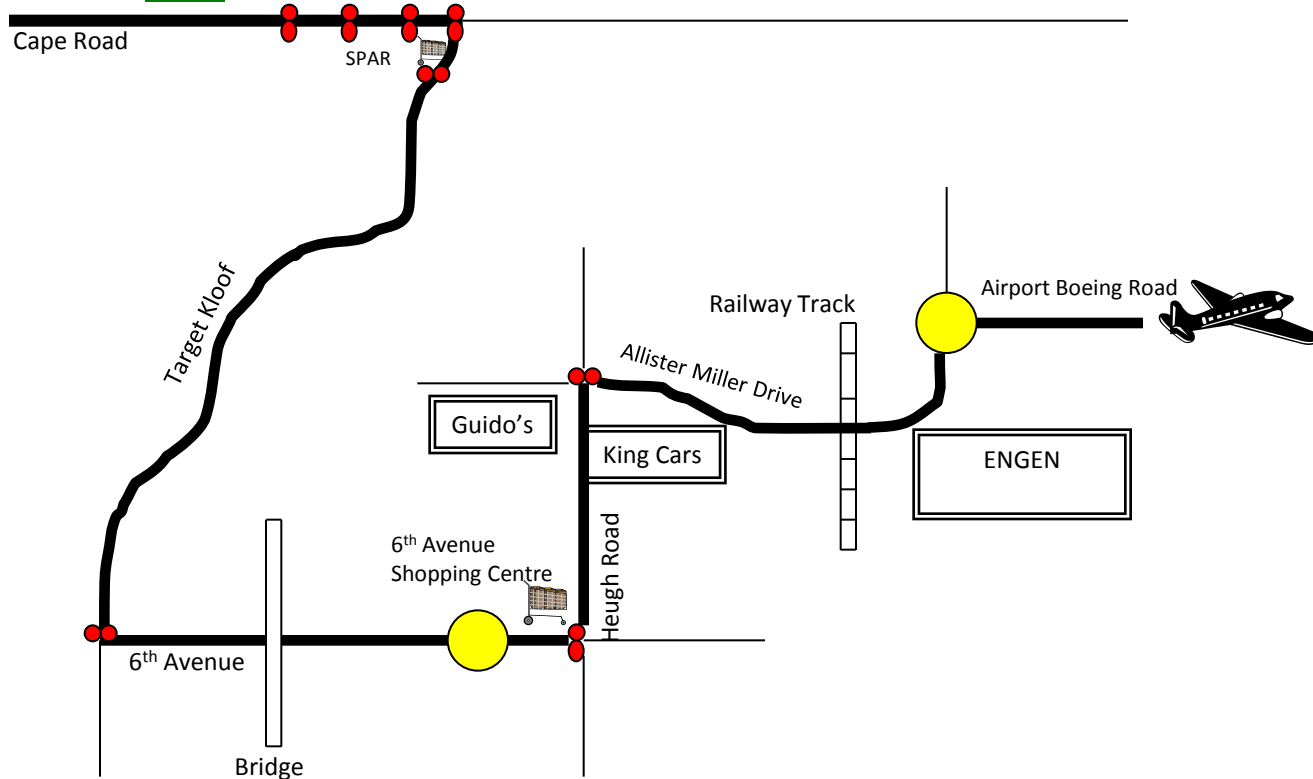

167 Cape Road
Mill Park
Port Elizabeth

Tel: (041) 374 1524/5 Pragma

Greenacres Shopping Centre

Legend	
Traffic Circle	
Robot	
Correct Route	
Other Streets	