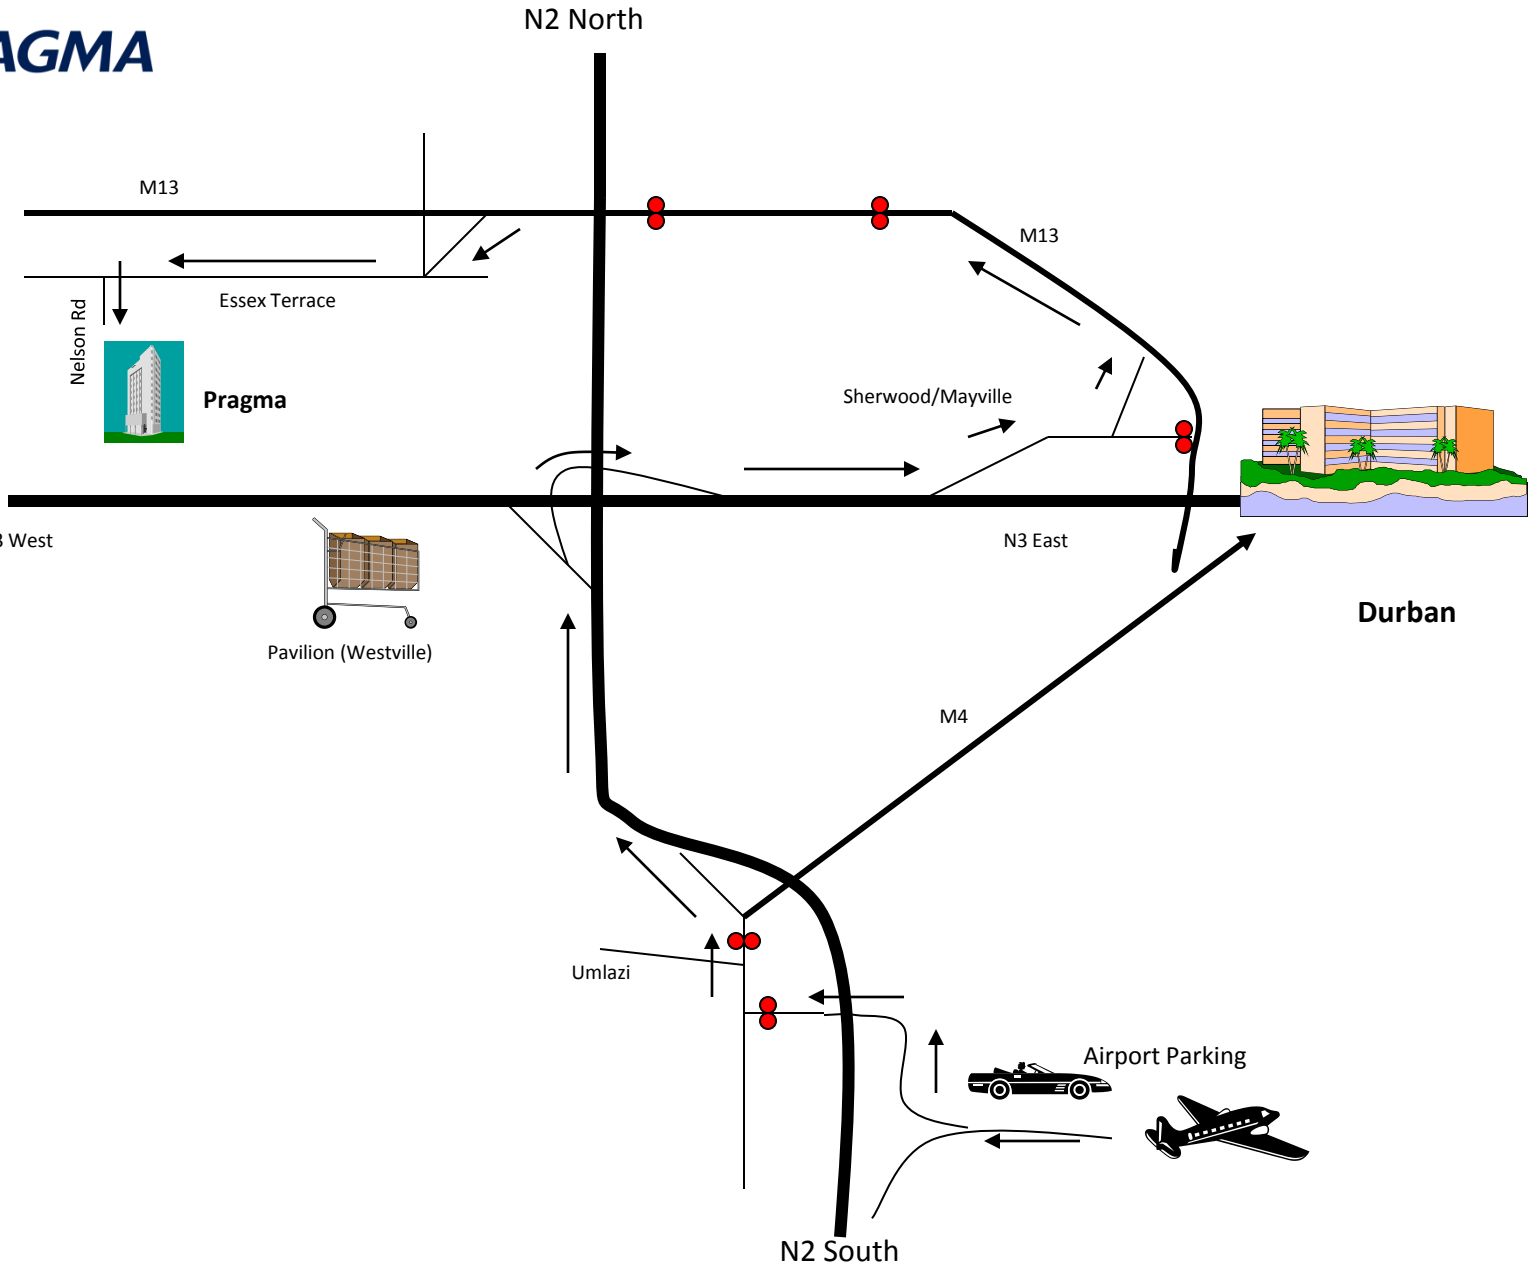

2 Woodford  
Essex Gardens  
1 Nelson Rd  
Westville  
Tel: (031) 266 8283

Pietermaritzburg

Durban

Airport Parking